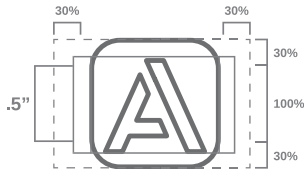

LOGO.

- Logo Derivatives

- Dimensions

- Colors

- Stencil Printing

- Digital Products & Printing

- One Color Printing

- Gray Scale Printing

DETAILS & SPACING

Clear space around the logo to protect the logo from distracting graphics. Measured spacing between height of the "A" and "e" of Logo Design Avenue for vertical space, and the width between the text for horizontal "Logo Design".